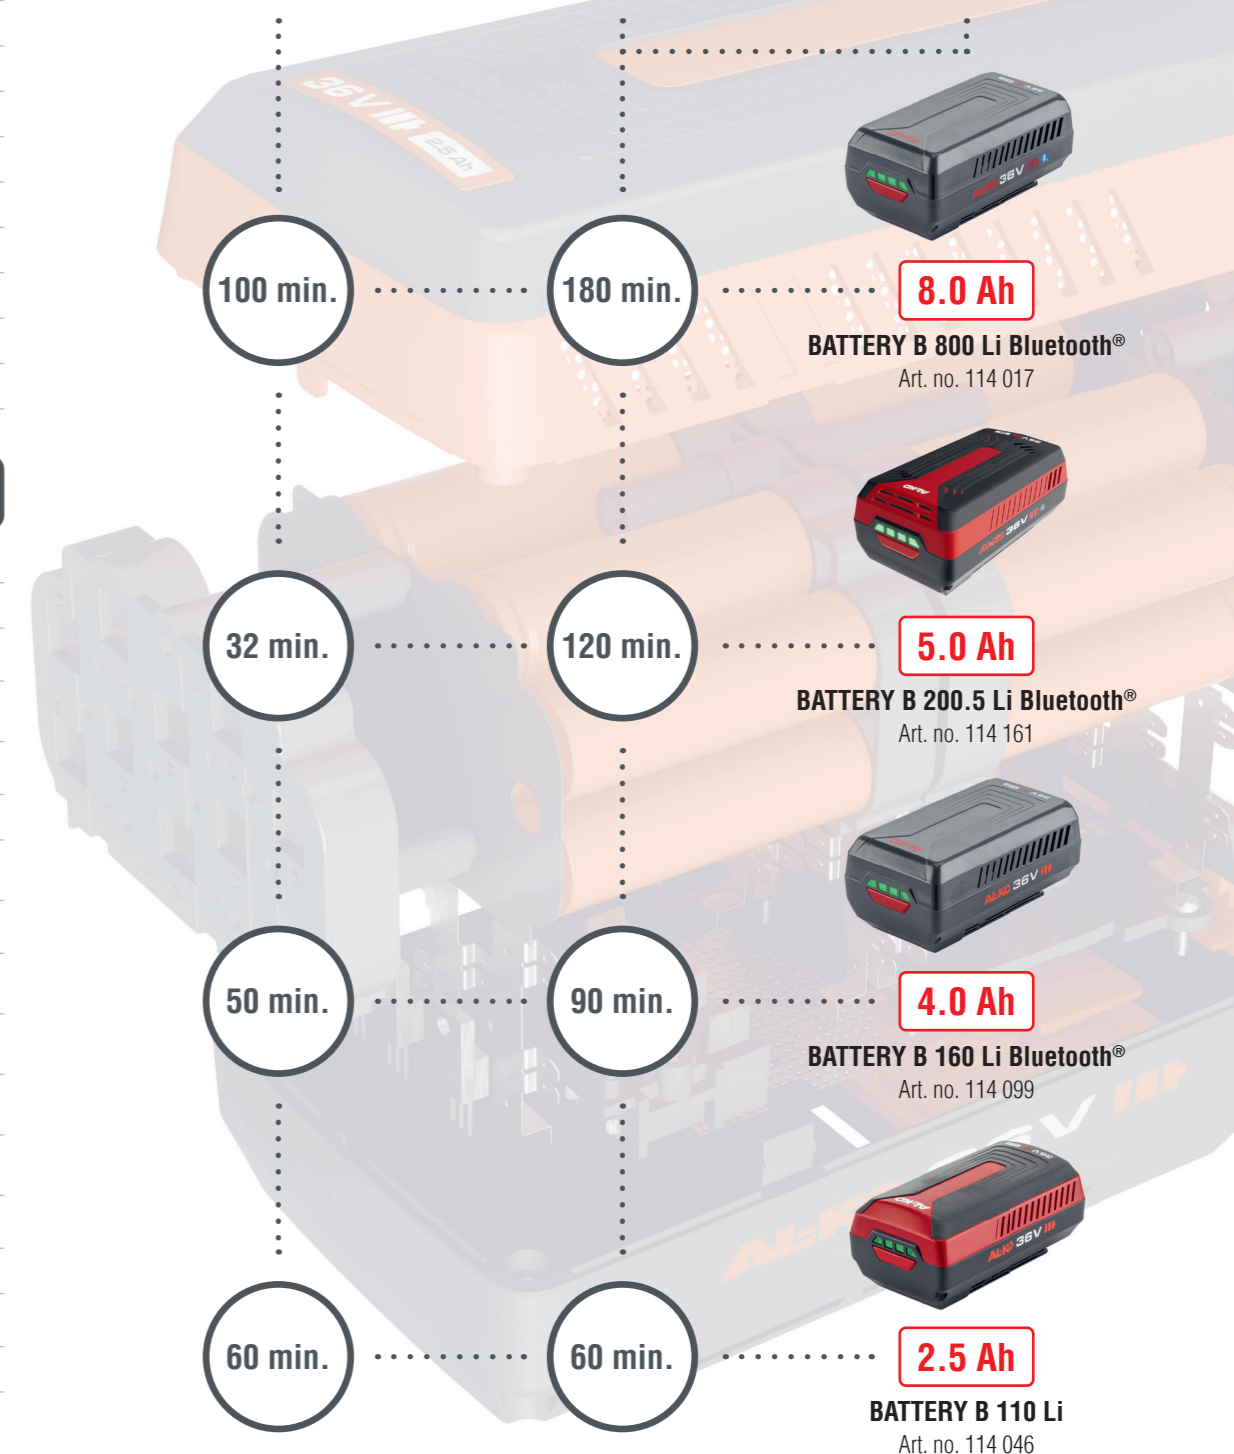

# AL-KO 36 V

## OPERATING TIMES

APPLICATIONS	NAME	ART. NO.	CATEGORY	1x battery B 800 Li BT (8.0 Ah)	2x battery B 800 Li BT (8.0 Ah)	1x battery B 200.5 Li BT (5.0 Ah)	2x battery B 200.5 Li BT (5.0 Ah)	1x battery B 160 Li BT (4.0 Ah)	2x battery B 160 Li BT (4.0 Ah)
--------------	------	----------	----------	---------------------------------------	---------------------------------------	---	---	---------------------------------------	---------------------------------------

## CHARGING TIMES

**12 A**  
FAST CHARGER  
FC 1200 Li  
Art. no. 114 162

**2x 3 A**  
DOUBLE BATTERY CHARGER  
C 200 Li  
Art. No. 114 018

**3 A**  
CHARGER  
C 130 Li  
Art. No. 113 281

The specified battery operating times are based on the maximum working time including work performed and basic maintenance work, which is required for general use. The values are guidelines, which may vary based on use and material cut.  
\*Included in delivery.