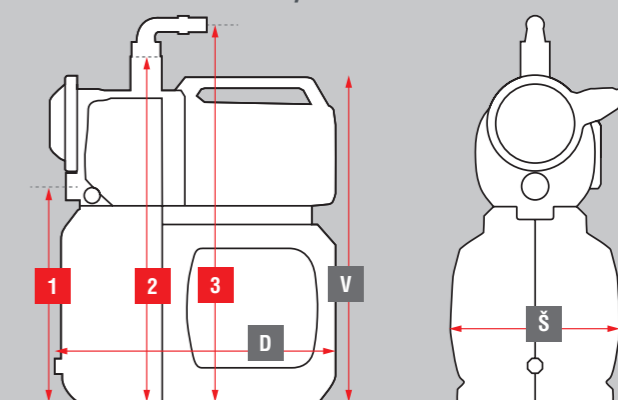

HIŠNI VODNI SISTEMI / HIŠNI HIDROFORJI

* S kotno spojko
** Raven zvočnega tlaka, izmerjeno LpA [dB(A)]: 91
*** Raven zvočnega tlaka, izmerjeno LpA [dB(A)]: 87

Pridržujemo si pravico do spremembe tehničnih podatkov.